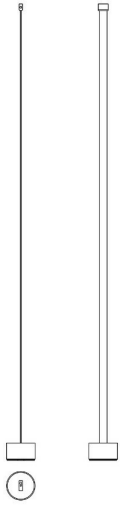

2301/US/GI Elastica

design studio habits, 2019

Elastica is a lamp that stretches between the ceiling and the floor, adaptable to different heights and space requirements. It can change slope through the special attachment fixed on the strip of elasticized fabric. It is composed of a strip of elasticized fabric that comes in different colors: red, yellow, grey, black, blue, supporting a flexible dimmable LED circuit. The lamp can be turned on and off simply by pulling the fabric strip. It is fixed at the extremities to a ceiling support and to a counterweight cylindrical base in metal painted of the same color. 24V dimmable driver on the plug.

Dimensions		Light Source	
Width:	13.78 " / 3,5 cm	Net weight:	11.03 lbs / 5 Kg
Height:	250/300 - 8 (base) "	Watt:	23W
Length:	-	Lumen:	2662 lm
Depth:	-	Light Source:	led
Diameter:	13 (base) "	CRI:	>80
		duration:	50000 h
		CCT:	2700K
		Energy degree:	E

Device Specifications			
Type of emission:	indirect	Power cable length:	98.43 " / 250 cm
Power:	-	Steel cable length:	-
Light output:	-	Driver:	included
Beam angle:	-	Power supply assembly:	external
		Power supply:	electronic driver on the plug
		Type of dimming:	dimmer on elastic band
		Voltage:	120V

Dimensions

Width: 13.78 " / 3,5 cm

Height: 250/300 - 8 (base) "

Length: -

Depth: -

Diameter: 13 (base) "

Net weight: 11.03 lbs / 5 Kg

Elastica 2301/US/GI
design studio habits, 2019